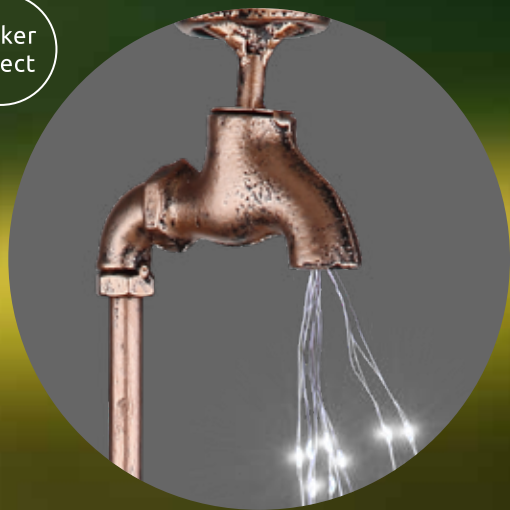

36019	incl. 39x LED 0.06W	3000 K	VPE: 12	↔ 17.5 cm x 4.5 cm † 88 cm	metal silver grey antique / black matt, plastic clear
336522	incl. 64x LED 0.06W	4500 K	VPE: 18	↔ 11 cm x 6 cm † 80 cm	metal Gold, plastic clear
336525	incl. 60x LED 0.024W	3000 K	VPE: 12	Ø20.5 cm † 65 cm	metal black matt / copper, plastic clear