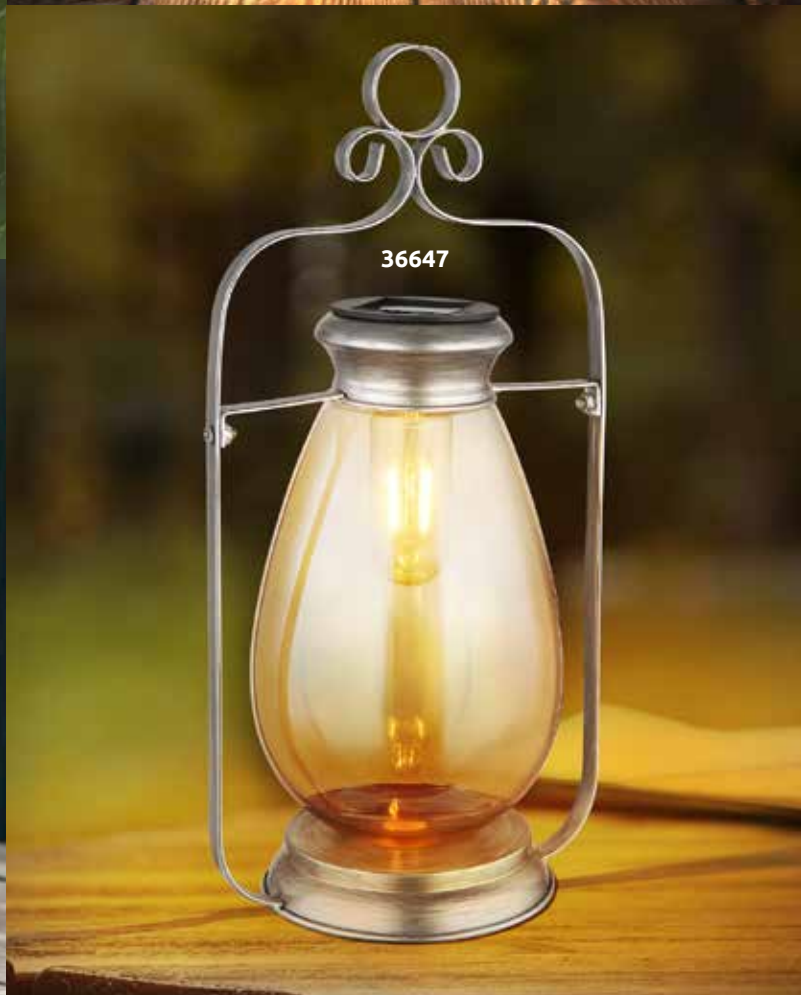

36647

36537	incl. 1x LED 2W	3000 K	VPE: 4	Ø20 cm † 28 cm	metal green / yellow metallic, plastic clear
36646	incl. 2x LED 0.5W	3000 K	VPE: 6	Ø11.5 cm † 25 cm	metal black matt, glass smoke, plastic clear
36647	incl. 1x LED 0.06W	3000 K	VPE: 6	↔ 17 cm x 15 cm † 36.5 cm	metal silver antique, glass amber