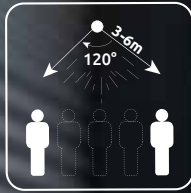

36501

IP65

sensor incl.

sensor off 20s