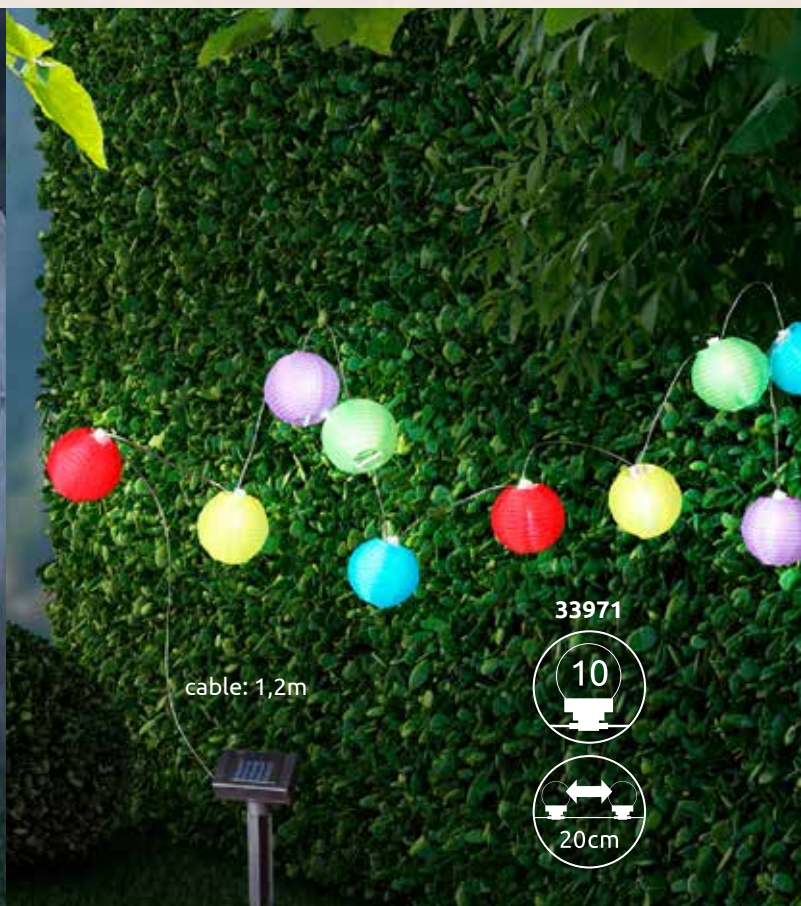

33682-72

6x  
swinging parts

6x  
12pcs mixed boxes

33971W

10

20cm

cable: 1,2m

33971