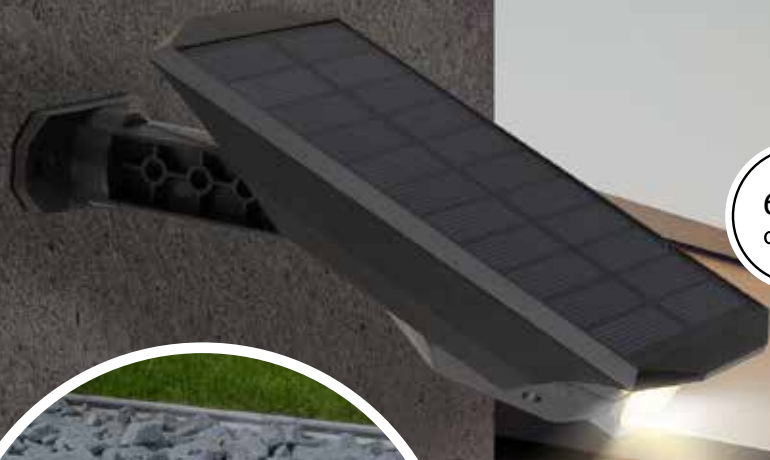

60lm
output