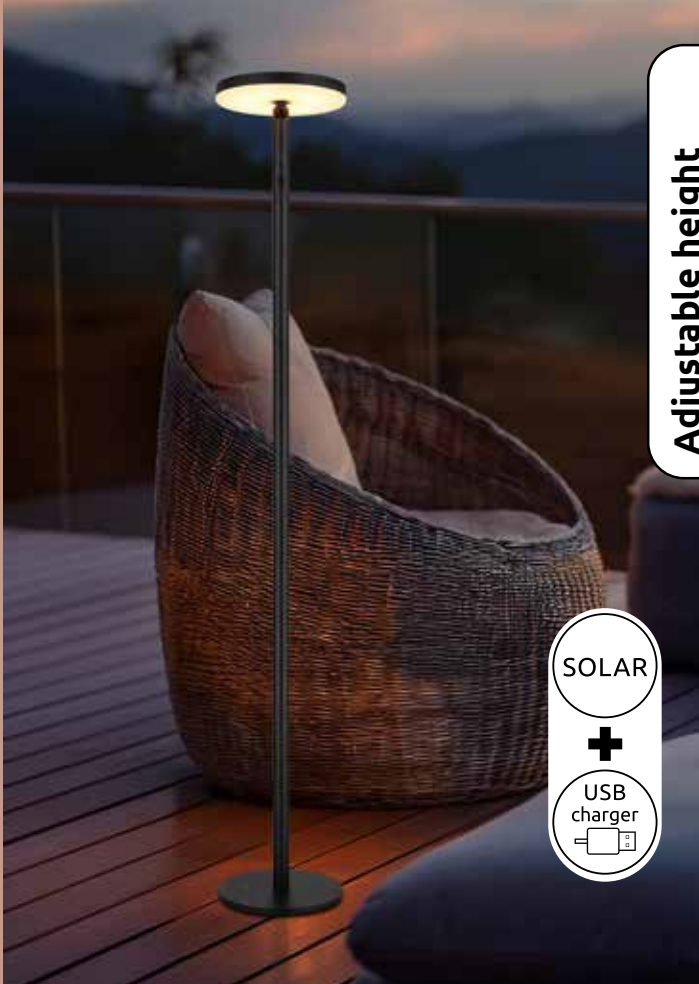

pull  
chain

2  
light  
steps

<b>33548</b>	incl. 10x LED 0.2W	3000 K	VPE: 6	Ø20 cm † 28 cm	stainless steel plastic white
<b>33894</b>	incl. 8x RGBW LED 0.1W	3000 K	VPE: 8	Ø15 cm † 30 cm	metal black matt, plastic opal
<b>36000</b>	incl. 10x LED 1.5W	3000 K	VPE: 12	Ø20 cm † 23 cm	plastic opal / metal silver / white matt