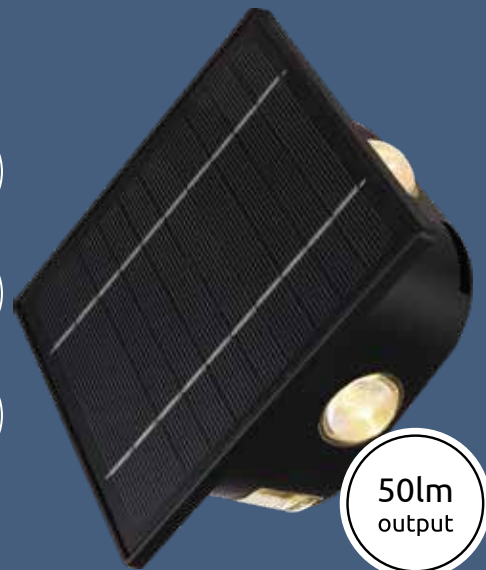

36494

colour
fixing

2
step
switch

50lm
output