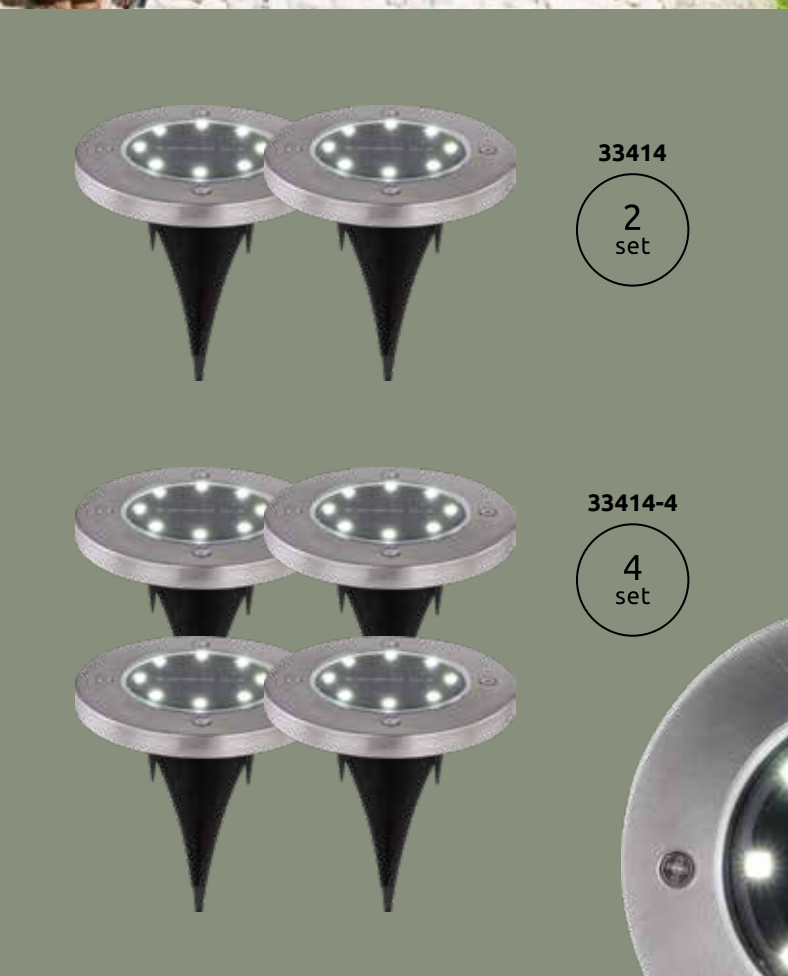

33414

2
set

33414-4

4
set