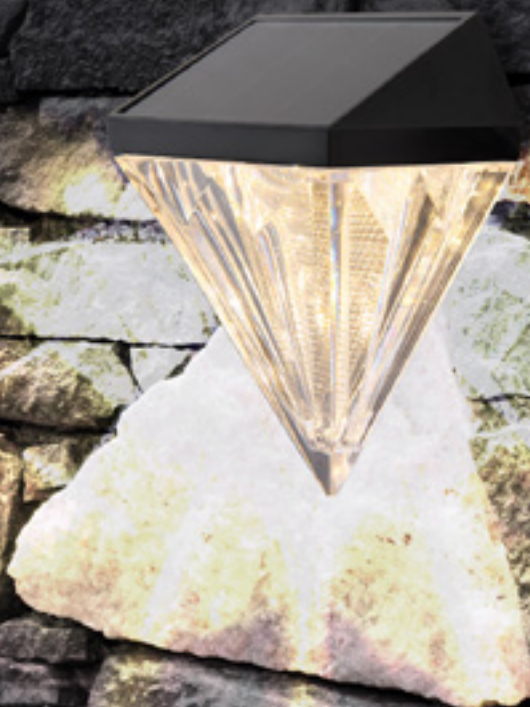

33429-12

33429-12 | 9007371249640 | incl. 2x LED 0,06W

VPE: 12

Ø11cm 14cm
display: ↔ 35 x 35cm ↓ 26,5cm
↔ 12 x 9,8cm ↳ 5,4cm

plastic

36430-2 | 9007371445028 | incl. 1x LED 0,5W

VPE: 36

plastic black, clear

36430-2