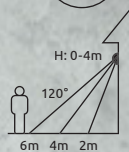

220lm output

36481

backlight

sensor incl.