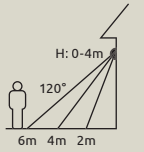

36483

Sensor Mode:

Press ON/OFF Button one time.

1st

Constant Light Mode:

Press ON/OFF Button a second time for 3 seconds.

Switch off:

Press ON/OFF Button a third time.