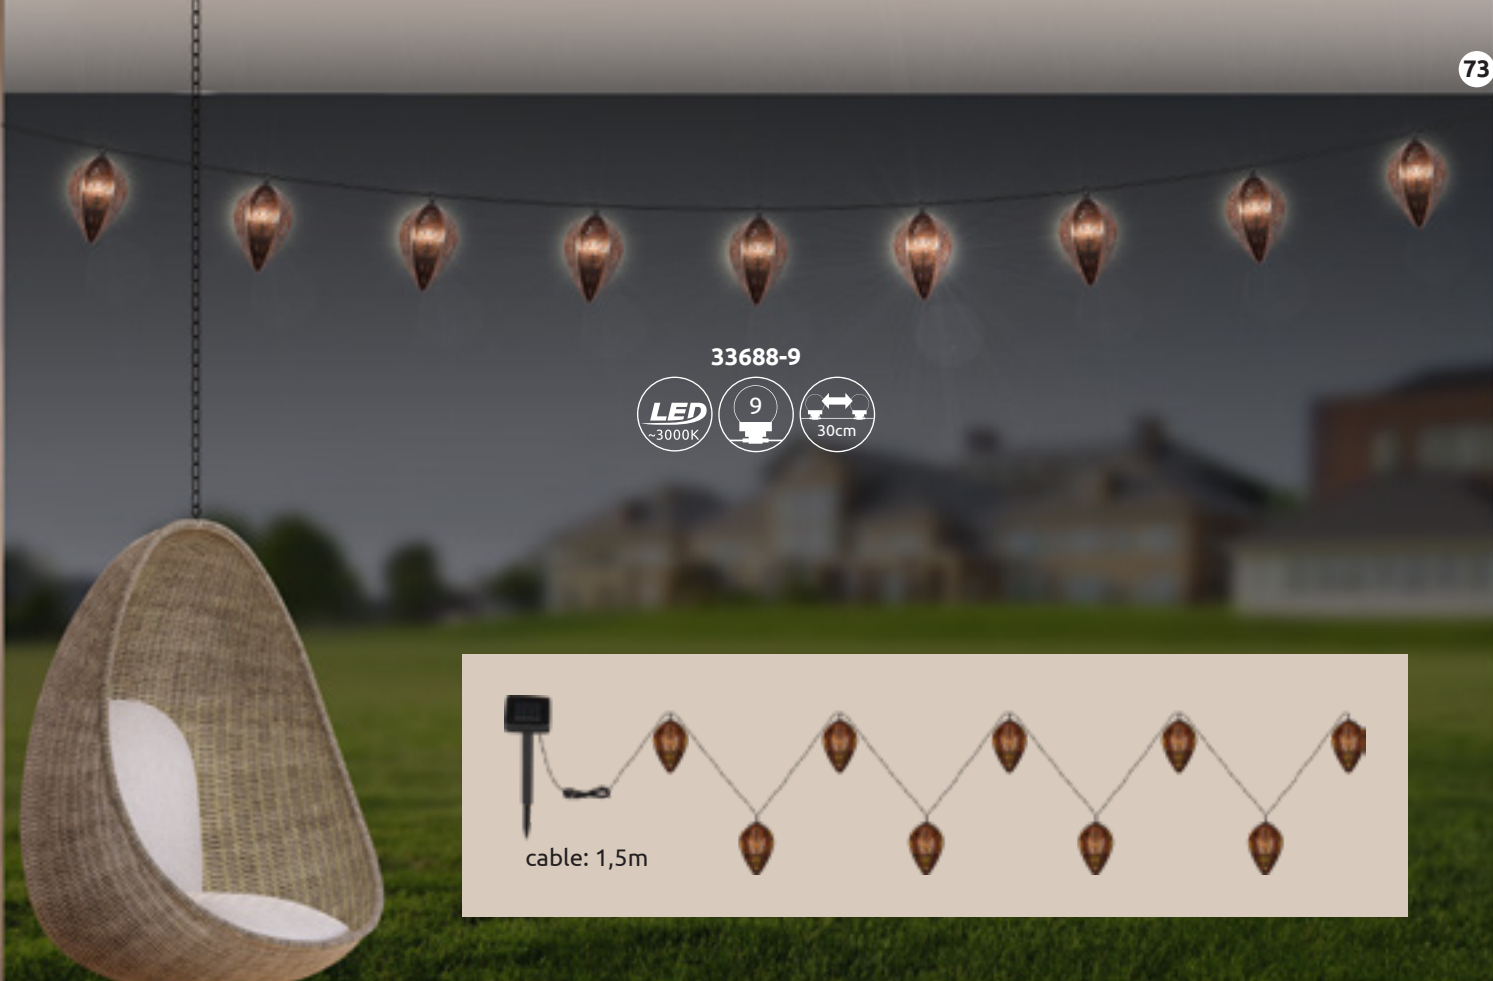

33688-9

33688-9 | 9007371444472 | incl. 9x LED 0,06W | VPE: 6 | ↔ 390 x 12cm ↓ 8cm | plastic black/copper

33982

33982 | 9007371399772 | incl. 11x LED 0,2W | VPE: 12 | Ø40cm ↓ 30cm (↕ 60cm)
display: ↔ 42 x 42cm ↓ 42cm | textile, linen nature