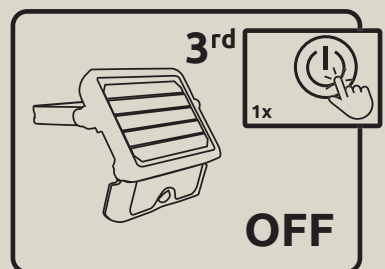

Press ON/OFF Button one time.

1st

Constant Light Mode:

Press ON/OFF Button a second time for 3 seconds.

Switch off:

Press ON/OFF Button a third time.

Mode A

ON - 70lm (sensor off)