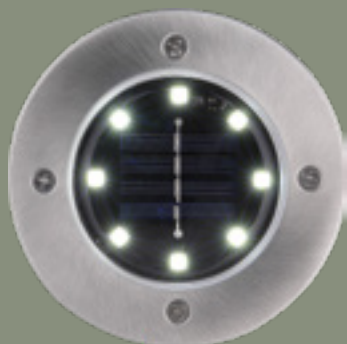

33414 | 9007371378524 | incl. 8x LED 0,1W
33414-4 | 9007371399925 | incl. 8x LED 0,1W

VPE: 24 | Ø11,8cm † 13cm
VPE: 12 | Ø11,8cm † 13cm

stainless steel, plastic
stainless steel, plastic