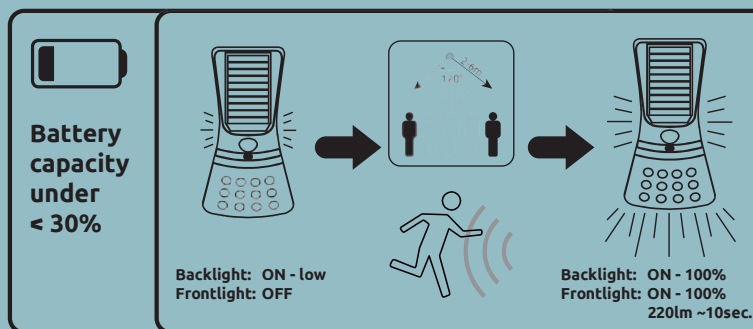

Normal Mode

Energy Saving Mode

Normal Mode

Energy Saving Mode

36489

LED ~7000K
sensor incl.
backlight

350lm output

ON - 18lm