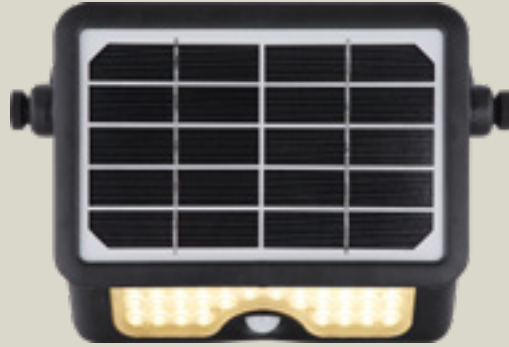

36483

Sensor Mode:

Press ON/OFF Button one time.

1st

Constant Light Mode:

Press ON/OFF Button a second time for 3 seconds.

Switch off:

Press ON/OFF Button a third time.