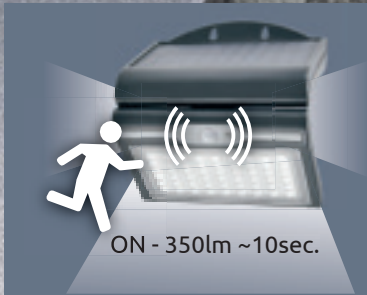

Normal Mode

Energy Saving Mode

Normal Mode

Energy Saving Mode

36489

LED ~7000K
sensor incl.
backlight

350lm output

ON - 18lm