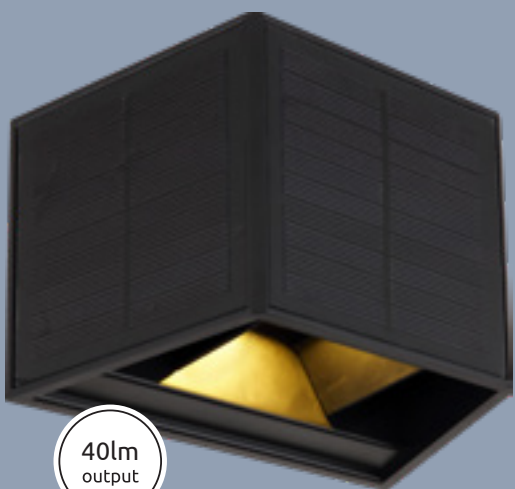

40lm output