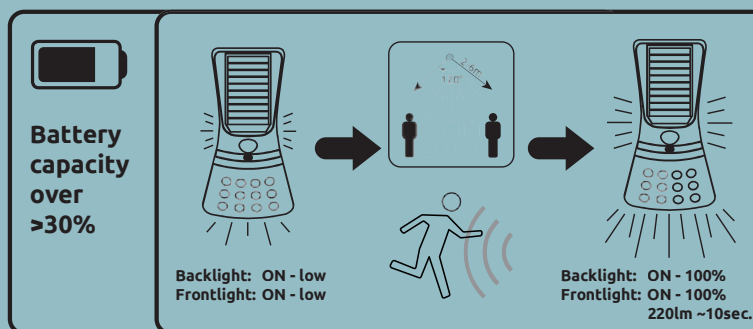

Normal Mode

Energy Saving Mode

Normal Mode

Energy Saving Mode

36489

LED ~7000K
sensor incl.
backlight

350lm output

ON - 18lm