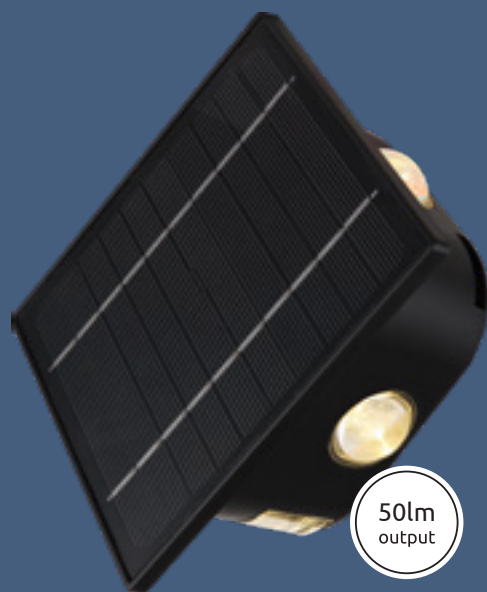

36496

40lm output

36495

40lm output

36494

50lm output

36494	9007371454013	incl. 6x LED 0,5W	VPE: 36	↔ 13,1 x 13,1cm ↗ 7cm	plastic black
36495	9007371448012	incl. 2x LED 6W	VPE: 30	↔ 15,4 x 9,9cm ↗ 9,6cm	
36496	9007371451012	incl. 4x LED 1W	VPE: 30	↔ 17 x 10,8cm ↗ 6,4cm