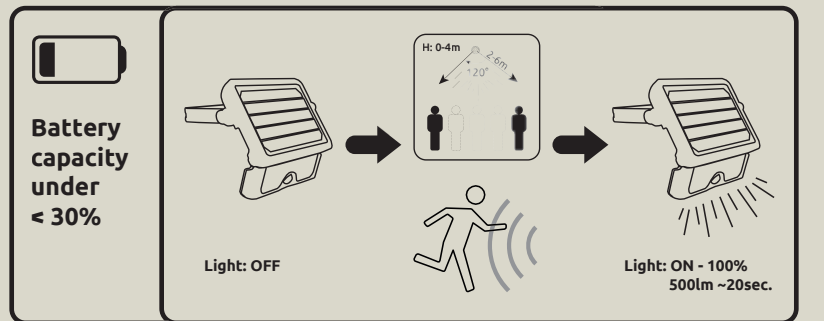

Press ON/OFF Button one time.

1st

Constant Light Mode:

Press ON/OFF Button a second time for 3 seconds.

Switch off:

Press ON/OFF Button a third time.

Mode A

ON - 70lm (sensor off)