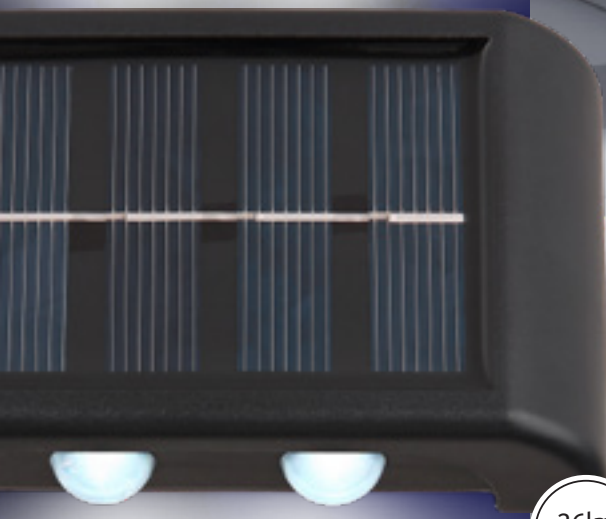

Solar 2023

Solar

26lm
output

36492-3

3
set

LED
~6500K

36492-3 | 9007371444120 | incl. 4x LED 0,2W | VPE: 60 | ↔ 8,9cm ↓ 5,7cm ↗ 2,3cm | plastic black

150lm
output