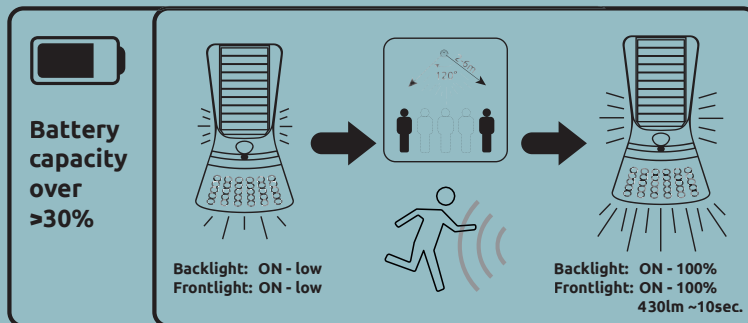

Normal Mode

Energy Saving Mode

Normal Mode

Energy Saving Mode

36489

LED ~7000K
sensor incl.
backlight

350lm output

ON - 18lm