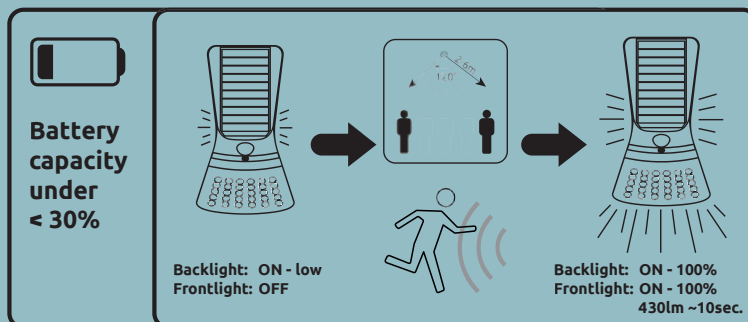

Normal Mode

Energy Saving Mode

Normal Mode

Energy Saving Mode

36489

LED ~7000K
sensor incl.
backlight

350lm output

ON - 18lm