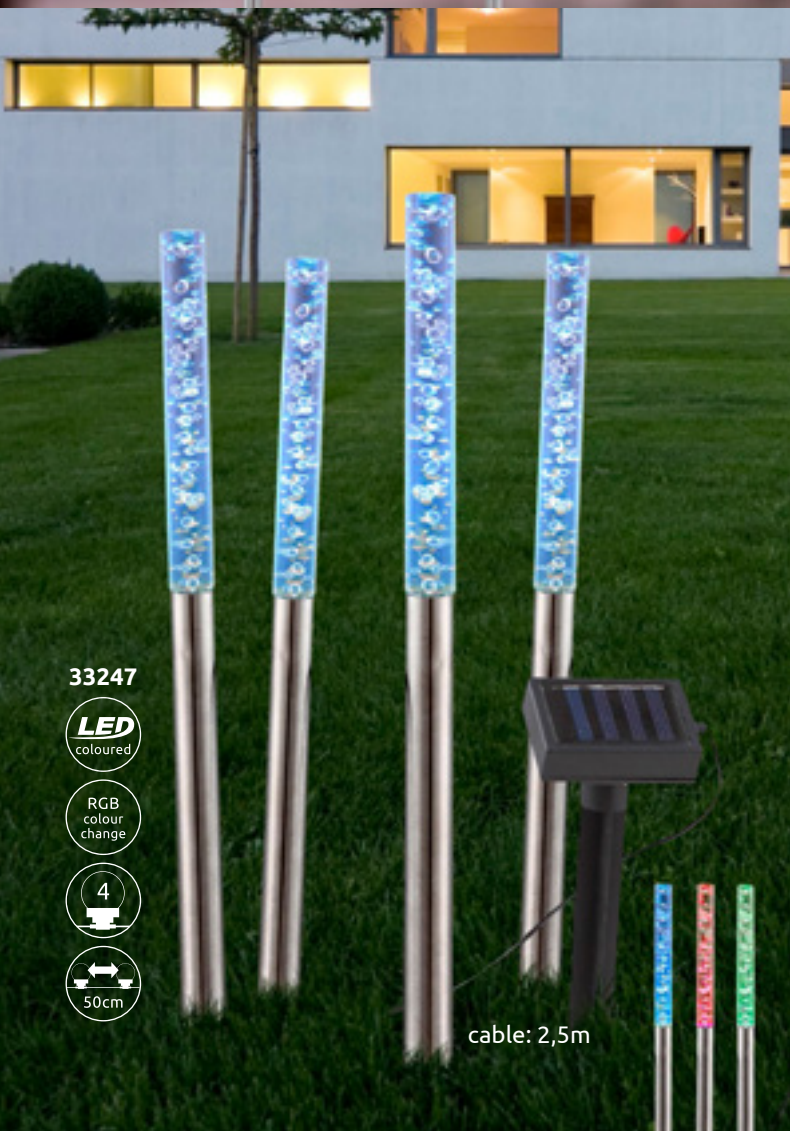

33247

LED
coloured

RGB
colour
change

4

50cm

cable: 2,5m