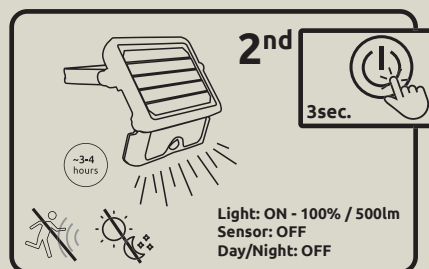

Press ON/OFF Button one time.

1st

Constant Light Mode:

Press ON/OFF Button a second time for 3 seconds.

Switch off:

Press ON/OFF Button a third time.

Mode A

ON - 70lm (sensor off)