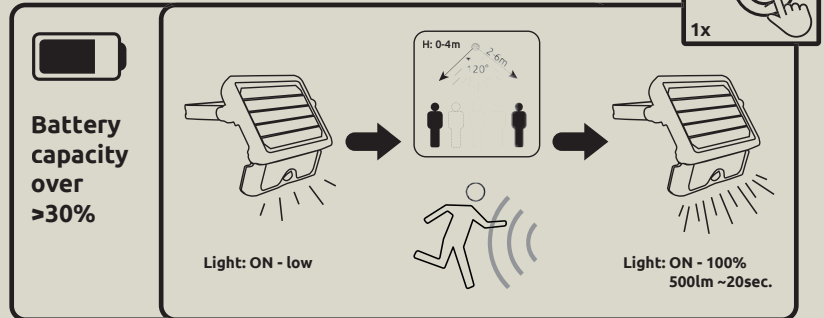

Press ON/OFF Button one time.

1st

Constant Light Mode:

Press ON/OFF Button a second time for 3 seconds.

Switch off:

Press ON/OFF Button a third time.

Mode A

ON - 70lm (sensor off)