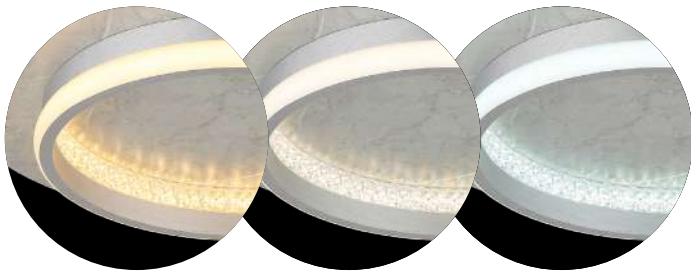

32000202

metal silver colored matt,

MDF aluminium silver colored brushed,

acrylic crystal clear plastic opal

dimmable, many steps wall switch, color fixing,

memory function, night light, timer

incl. 1x LED 40W

Ø59.5 cm † 120 cm

EAN:9007371516858 | VPE: 4